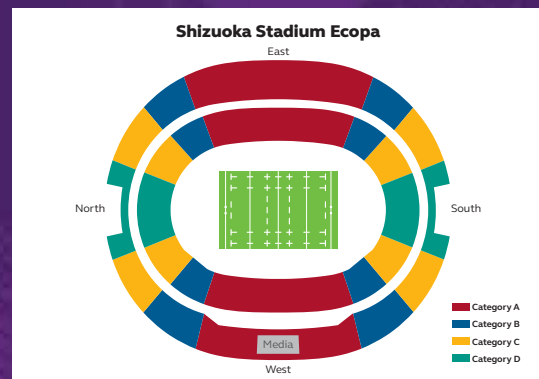

SHIZUOKA STADIUM ECOPA

14	Sat 28 Sept	16:15	A	Japan v Ireland
23	Fri 04 Oct	18:45	B	South Africa v Italy
31	Wed 09 Oct	16:15	A	Scotland v Romania
33	Fri 11 Oct	19:15	D	Australia v Georgia