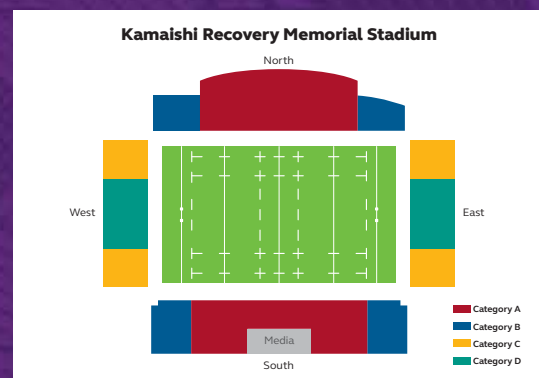

MATCH 試合 NO.	DATE 日程	KICK-OFF キックオフ	POOL プール	MATCH 試合
KAMAISHI RECOVERY MEMORIAL STADIUM				
10	Wed 25 Sept	14:15	D	Fiji v Uruguay
37	Sun 13 Oct	12:15	B	Africa 1 v Repechage winner