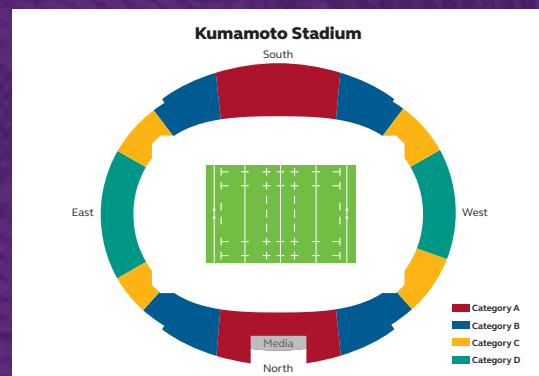

KUMAMOTO STADIUM

28	Sun 06 Oct	16:45	C	France v Tonga
39	Sun 13 Oct	17:15	D	Wales v Uruguay