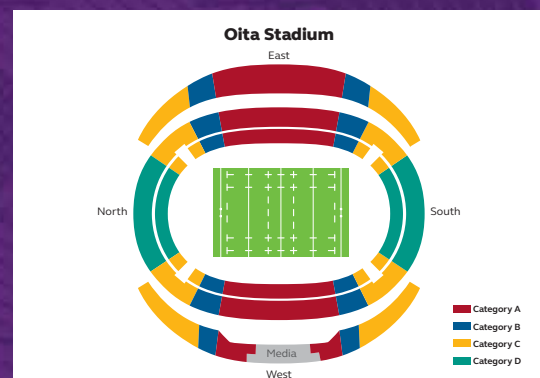

MATCH 試合 NO.	DATE 日程	KICK-OFF キックオフ	POOL プール	MATCH 試合
OITA STADIUM				
20	Wed 02 Oct	19:15	B	New Zealand v Repechage winner
24	Sat 05 Oct	14:15	D	Australia v Uruguay
32	Wed 09 Oct	18:45	D	Wales v Fiji
41	Sat 19 Oct	16:15	-	QF1: W Pool C v RU Pool D
43	Sun 20 Oct	16:15	-	QF3: W Pool D v RU Pool C