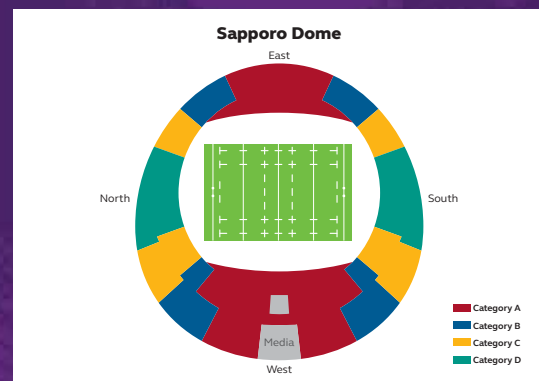

MATCH 試合 NO.	DATE 日程	KICK-OFF キックオフ	POOL プール	MATCH 試合
SAPPORO DOME				
2	Sat 21 Sept	13:45	D	Australia v Fiji
7	Sun 22 Sept	19:15	C	England v Tonga