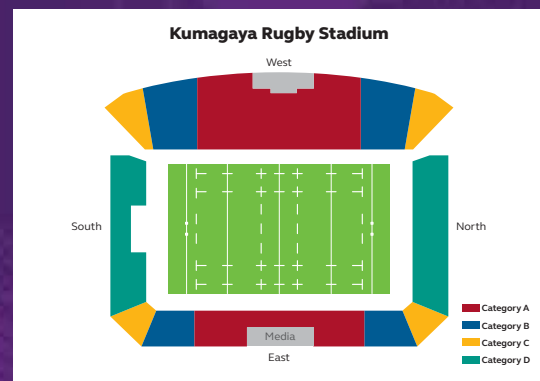

MATCH 試合 NO.	DATE 日程	KICK-OFF キックオフ	POOL プール	MATCH 試合
KUMAGAYA RUGBY STADIUM				
9	Tues 24 Sept	19:15	A	Romania v Play-off winner
16	Sun 29 Sept	14:15	D	Georgia v Uruguay
30	Wed 09 Oct	13:45	C	Argentina v USA